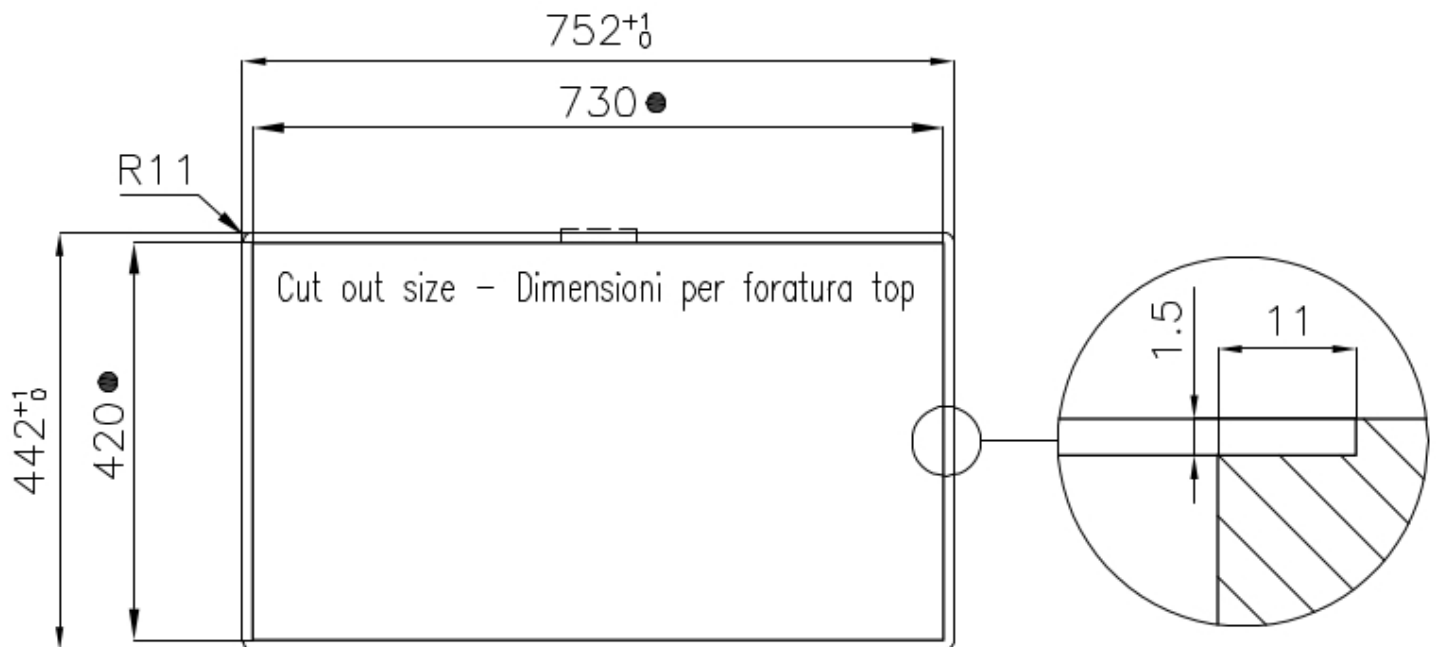

- Built-in cut out for FTS – Foratura per installazione FTS

OPTIONAL ACCESSORIES